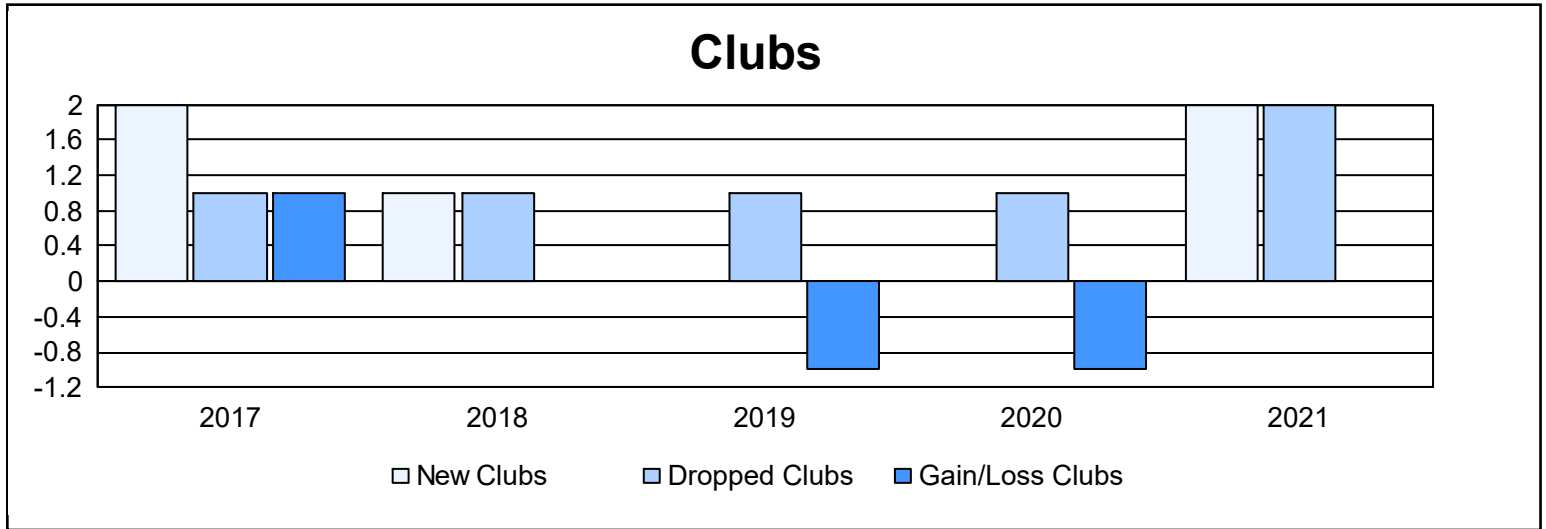

Year	New Clubs	Dropped Clubs	Gain/ Loss Clubs	New Members	Charter Members	Reinstate Members	Transfer Members	Total Member Added	Total Members Dropped	Gain/ Loss Members
2016-2017	2	1	1	169	44	3	8	224	123	101
2017-2018	1	1	0	96	21	29	9	155	238	-83
2018-2019	0	1	-1	118	4	6	17	145	182	-37
2019-2020	0	1	-1	108	2	5	6	121	147	-26
2020-2021	2	2	0	104	57	5	3	169	181	-12
<b>Average</b>	<b>1</b>	<b>1</b>	<b>0</b>	<b>119</b>	<b>26</b>	<b>10</b>	<b>9</b>	<b>163</b>	<b>174</b>	<b>-11</b>

### Membership Composition June 2021 Cumulative