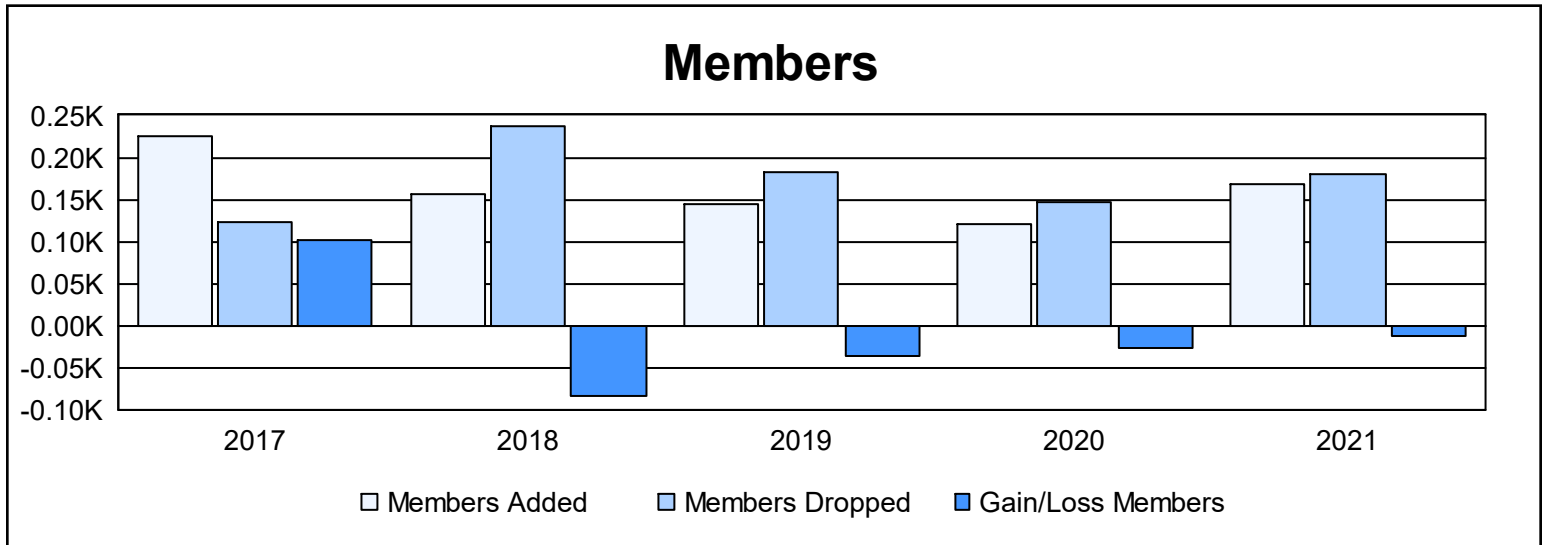

Year	New Clubs	Dropped Clubs	Gain/ Loss Clubs	New Members	Charter Members	Reinstate Members	Transfer Members	Total Member Added	Total Members Dropped	Gain/ Loss Members
2016-2017	2	1	1	169	44	3	8	224	123	101
2017-2018	1	1	0	96	21	29	9	155	238	-83
2018-2019	0	1	-1	118	4	6	17	145	182	-37
2019-2020	0	1	-1	108	2	5	6	121	147	-26
2020-2021	2	2	0	104	57	5	3	169	181	-12
<b>Average</b>	<b>1</b>	<b>1</b>	<b>0</b>	<b>119</b>	<b>26</b>	<b>10</b>	<b>9</b>	<b>163</b>	<b>174</b>	<b>-11</b>

### Membership Composition June 2021 Cumulative