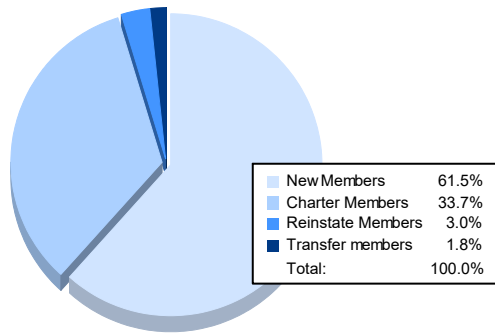

Year	New Clubs	Dropped Clubs	Gain/ Loss Clubs	New Members	Charter Members	Reinstate Members	Transfer Members	Total Member Added	Total Members Dropped	Gain/ Loss Members
2016-2017	2	1	1	169	44	3	8	224	123	101
2017-2018	1	1	0	96	21	29	9	155	238	-83
2018-2019	0	1	-1	118	4	6	17	145	182	-37
2019-2020	0	1	-1	108	2	5	6	121	147	-26
2020-2021	2	2	0	104	57	5	3	169	181	-12
<b>Average</b>	<b>1</b>	<b>1</b>	<b>0</b>	<b>119</b>	<b>26</b>	<b>10</b>	<b>9</b>	<b>163</b>	<b>174</b>	<b>-11</b>

### Membership Composition June 2021 Cumulative